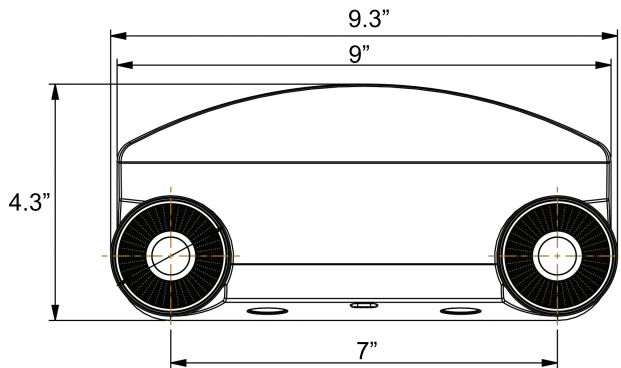

EL-M1

MINI EMERGENCY LIGHT

TECHNICAL SPECIFICATIONS:

- :: Two fully adjustable 1.1-watt LED lamp heads for safe egress
- :: Improved beam control for increased spacing and illumination
- :: Dual voltage: 120/277
- :: Operating temperature: 68-122°F
- :: 6V maintenance-free lead acid rechargeable battery for long life
- :: Low profile compact design
- :: 90-minute rated with push style test switch and red indicator light
- :: Mounting: wall mounting with KO's in back plate
- :: UL-listed
- :: 3-year warranty